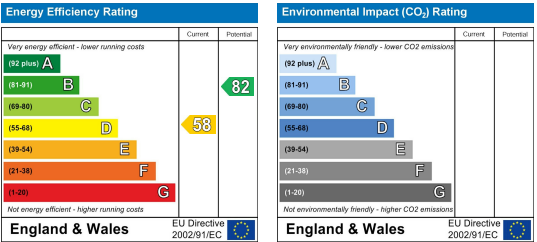

- Room 1: £110
- Room 2: £110
- Room 3: £110
- Room 4: £110
- Room 5: £110
- Room 6: £110

Area Map

Floor Plans

Energy Efficiency Graph

These particulars, whilst believed to be accurate are set out as a general outline only for guidance and do not constitute any part of an offer or contract. Intending purchasers should not rely on them as statements of representation of fact, but must satisfy themselves by inspection or otherwise as to their accuracy. No person in this firm's employment has the authority to make or give any representation or warranty in respect of the property.